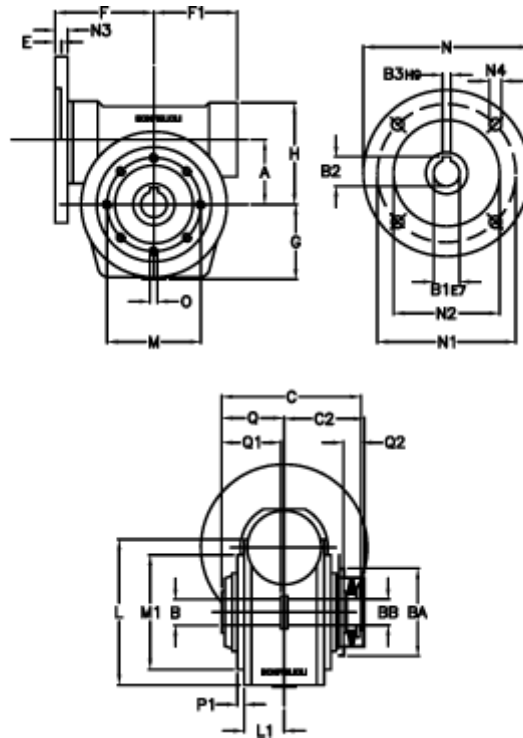

Article number: 390204903672736

Description: Worm Gear with Torque Limiter  
VF 49-L2-P-36 P71B5

## Measures

a = 49.50	C2 = 63,5	L1 = 36.8	O = M6x8
B = 25	Description = VF 49P-xx-71B5	m = 94	P1 = 2.5
B1 E7 = 14	E = 3.0	M1 = 68	Q = 51.0
B2 = 16.3	F = 70	N = 160	Q1 = 41
B3 H9 = 5	F1 = 63	N1 = 130	Q2 = 15
BA = 63	g = 56	N2 = 110	
BB H7 = 14	H = 80.0	N3 = 10.5	
C = 105	L = 107.5	N4 = 9,5	